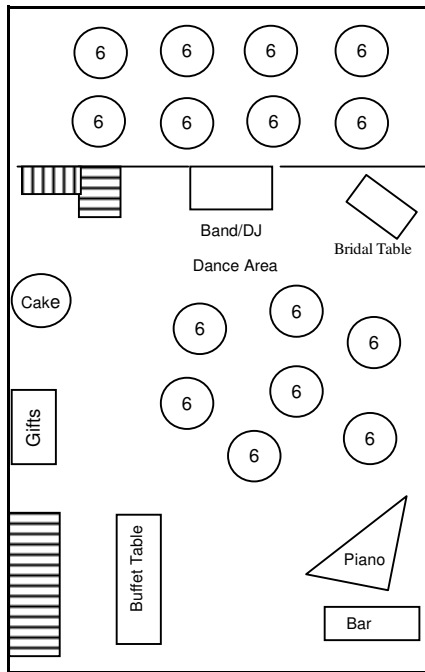

ROOM DESCRIPTIONS AND TABLE ARRANGEMENTS

HENRY FORD ROOM

MOST ROMANTIC

Minimum Number of Guests: 75
 Maximum Seating Capacity: 96 if Dancing
 Number of Tables: 14 Rounds
 Tables Seat Six Guests
 Head Table Seats: 2
 No Smoking Indoors. Porch smoking
 Baby Grand Piano
 CD Player & Sound System Available
 Air Conditioned
 All Wood Interior
 Glassed-In Sunporch Overlooking River
 Bottle or Canned Beer Only. No Kegs

RAISIN RIVER CAFE

MOST FORD HISTORY

Minimum Number of Guests: 75
 Maximum Seating Capacity: 112
 Round Tables: 15 44" diameter
 Round Tables Seat 7 guests
 Head Table: 12
 Outdoor Porch. Bistro Tables & Benches
 No Smoking In Indoors. Porch Smoking
 Upright Grand Piano - Old
 Dance Area Available in front of stage
 Stage: 10' X 19'
 Air Conditioned
 No Bottled or Canned Beer Allowed; Kegs only

WELLERS' CARRIAGE HOUSE

MOST GRAND

Minimum Number of Guests
 Fridays and Sundays: 125 Saturdays: 175
 Maximum Seating Capacity: 212 Inside Bldg
 Maximum Seating in Gazebo: 100
 Maximum Number of Tables: 25
 13 Oblong Tables: Seat 8-10
 No Piano
 Dance Area Available
 Stage: 6ft X 10ft
 No Air Conditioning
 All Wood Interior. Ninety-eight Window
 Kegged Beer Only!
 No Bottled or Canned Beer in this Room