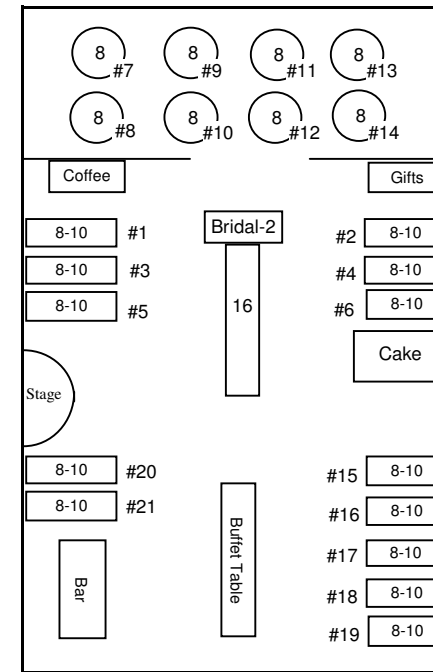

ROOM DESCRIPTIONS AND TABLE ARRANGEMENTS

HENRY FORD ROOM

MOST ROMANTIC

Minimum Number of Guests: 75
 Maximum Seating Capacity: 96 if Dancing
 Number of Tables: 14 Rounds
 Tables Seat Six Guests
 Head Table Seats: 2
 No Smoking Indoors. Porch smoking
 Baby Grand Piano
 CD Player & Sound System Available
 Air Conditioned
 All Wood Interior
 Glassed-In Sunporch Overlooking River
 Bottle or Canned Beer Only. No Kegs

RAISIN RIVER CAFE

MOST FORD HISTORY

Minimum Number of Guests: 75
 Maximum Seating Capacity: 112
 Round Tables: 15 44" diameter
 Round Tables Seat 7 guests
 Head Table: 12
 Outdoor Porch. Bistro Tables & Benches
 No Smoking In Indoors. Porch Smoking
 Upright Grand Piano - Old
 Dance Area Available in front of stage
 Stage: 10' X 19'
 Air Conditioned
 No Bottled or Canned Beer Allowed; Kegs only

WELLERS' CARRIAGE HOUSE

MOST GRAND

Minimum Number of Guests
 Fridays and Sundays: 125 Saturdays: 175
 Maximum Seating Capacity: 212 Inside Bldg
 Maximum Seating in Gazebo: 100
 Maximum Number of Tables: 25
 13 Oblong Tables: Seat 8-10
 No Piano
 Dance Area Available
 Stage: 6ft X 10ft
 No Air Conditioning
 All Wood Interior. Ninety-eight Window
 Kegged Beer Only!
 No Bottled or Canned Beer in this Room