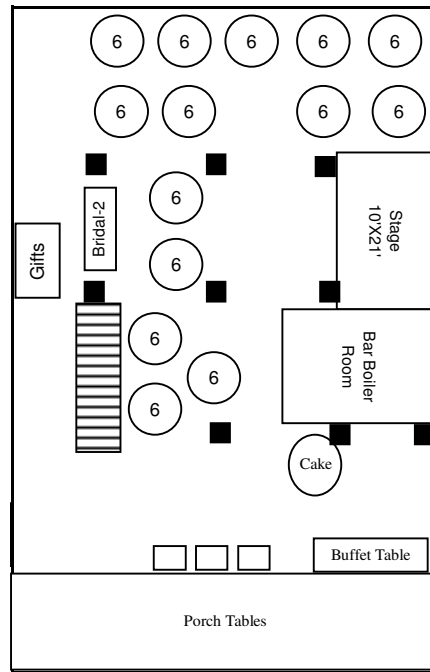

ROOM DESCRIPTIONS AND TABLE ARRANGEMENTS

HENRY FORD ROOM

MOST ROMANTIC

Minimum Number of Guests: 75
 Maximum Seating Capacity: 96 if Dancing
 Number of Tables: 14 Rounds
 Tables Seat Six Guests
 Head Table Seats: 2
 No Smoking Indoors. Porch smoking
 Baby Grand Piano
 CD Player & Sound System Available
 Air Conditioned
 All Wood Interior
 Glassed-In Sunporch Overlooking River
 Bottle or Canned Beer Only. No Kegs

RAISIN RIVER CAFE

MOST FORD HISTORY

Minimum Number of Guests: 75
 Maximum Seating Capacity: 112
 Round Tables: 15 44" diameter
 Round Tables Seat 7 guests
 Head Table: 12
 Outdoor Porch. Bistro Tables & Benches
 No Smoking In Indoors. Porch Smoking
 Upright Grand Piano - Old
 Dance Area Available in front of stage
 Stage: 10' X 19'
 Air Conditioned
 No Bottled or Canned Beer Allowed; Kegs only