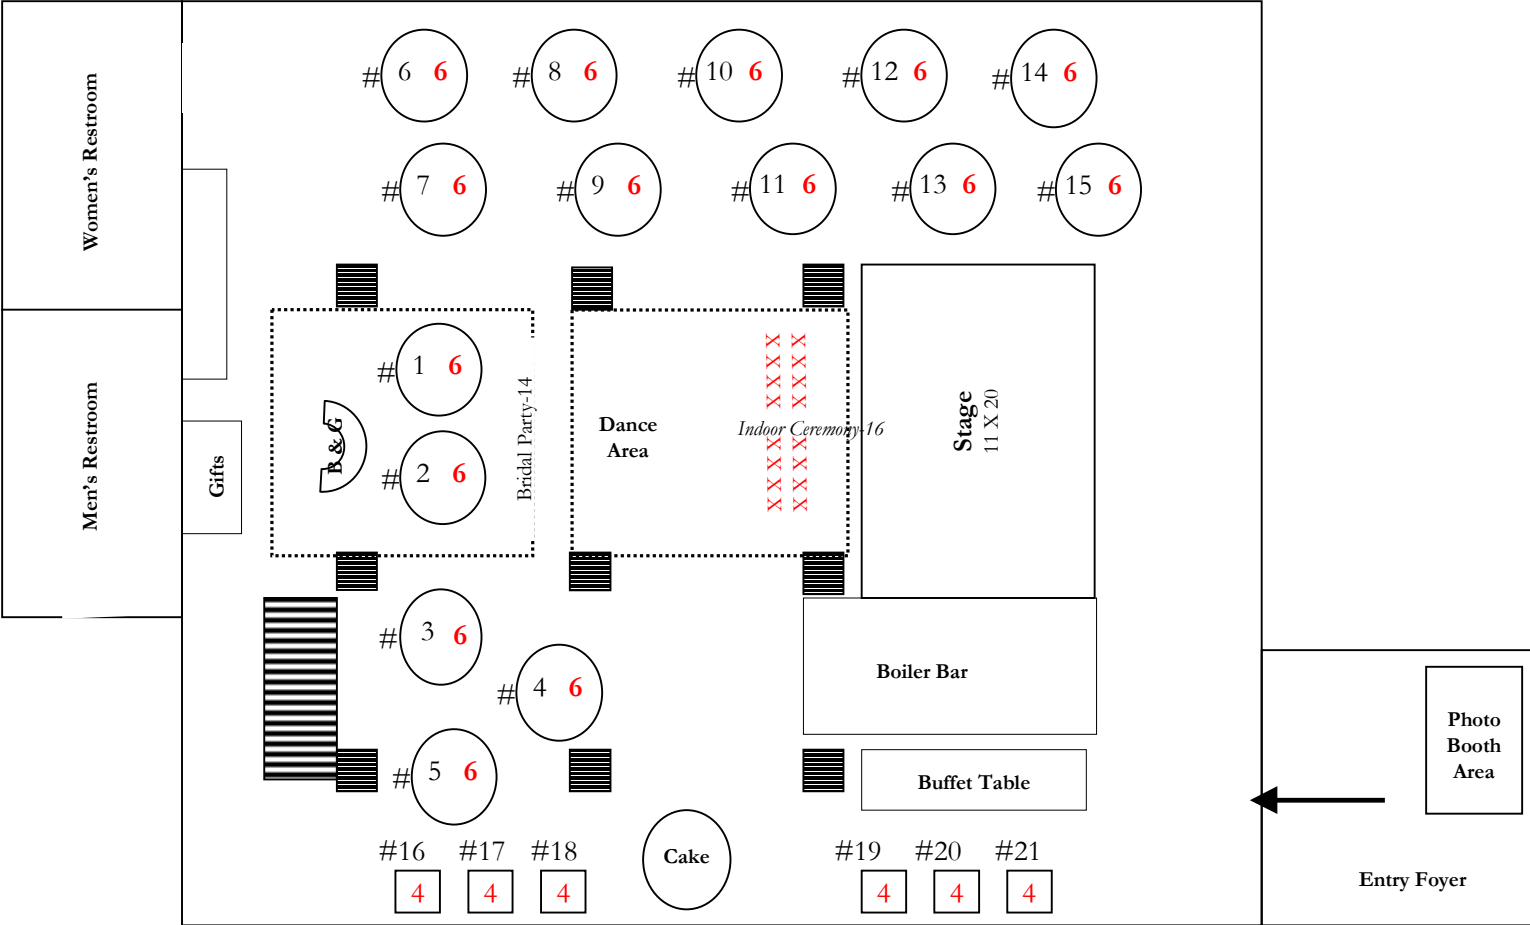

**RAISIN RIVER ROOM - Seating 75-116**

**1. 116 seating capacity:** With 6 at round tables & 4at each window tables:.