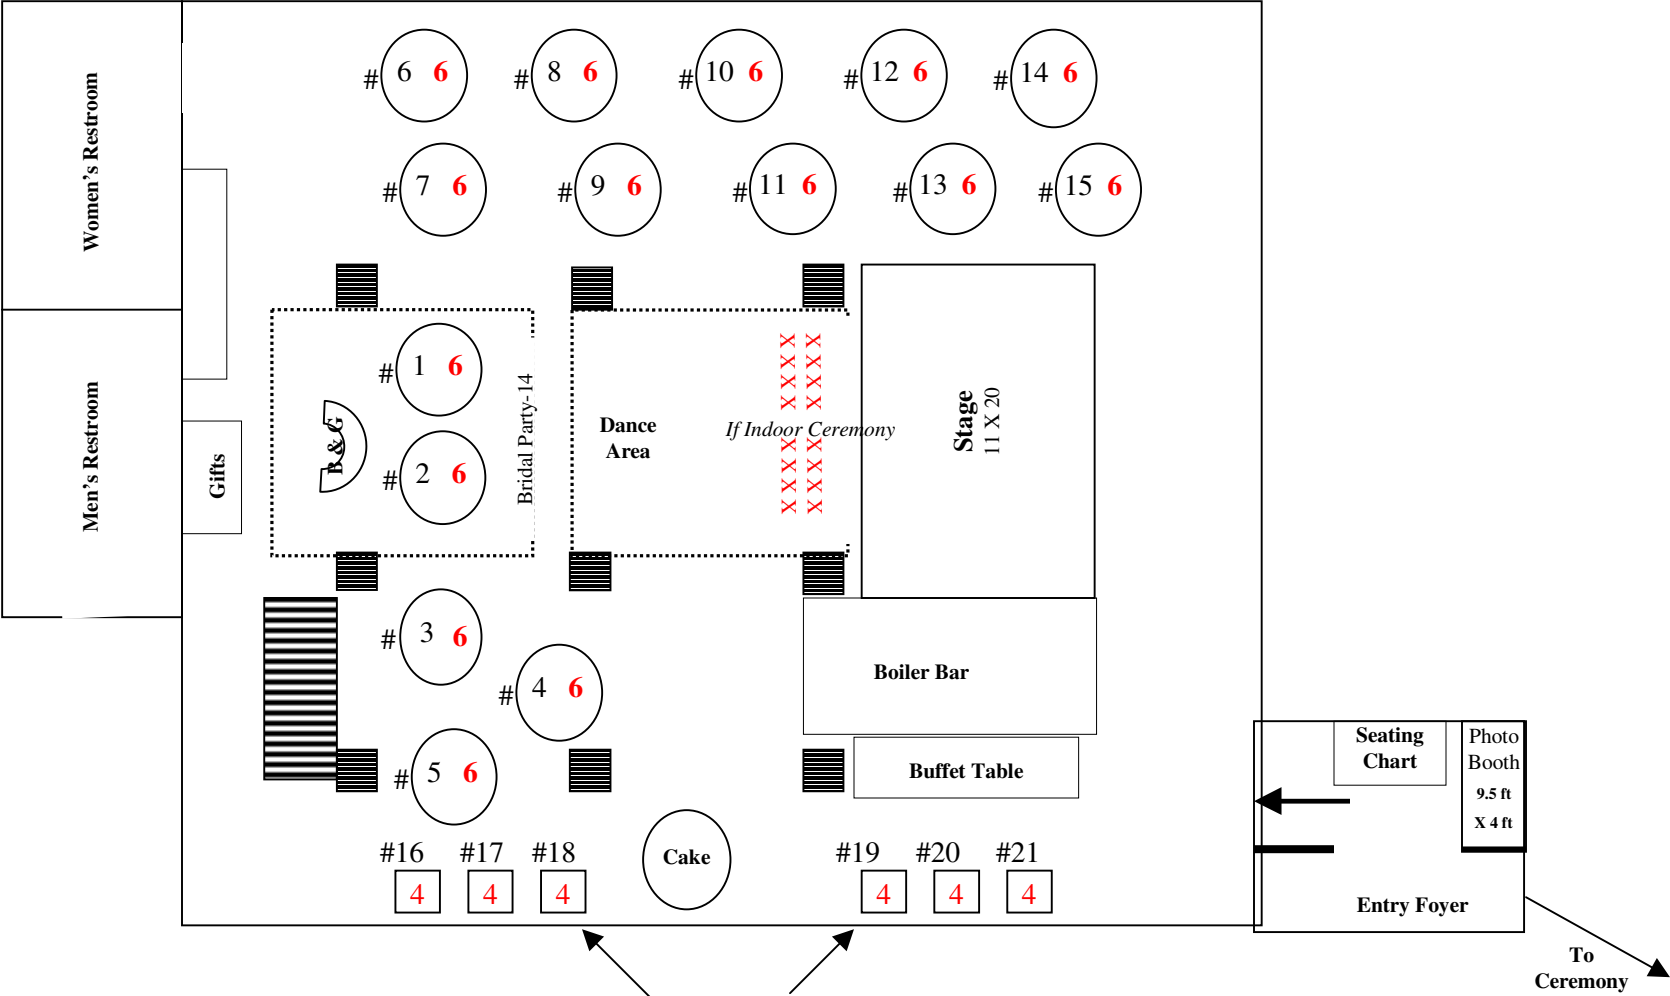

RAISIN RIVER ROOM - Seating 75 minimum to 92 maximum

The new seating guidelines specify 02 maximum seating capacity. However, if you need more than 92 seats add tables #16 to #21 as needed.