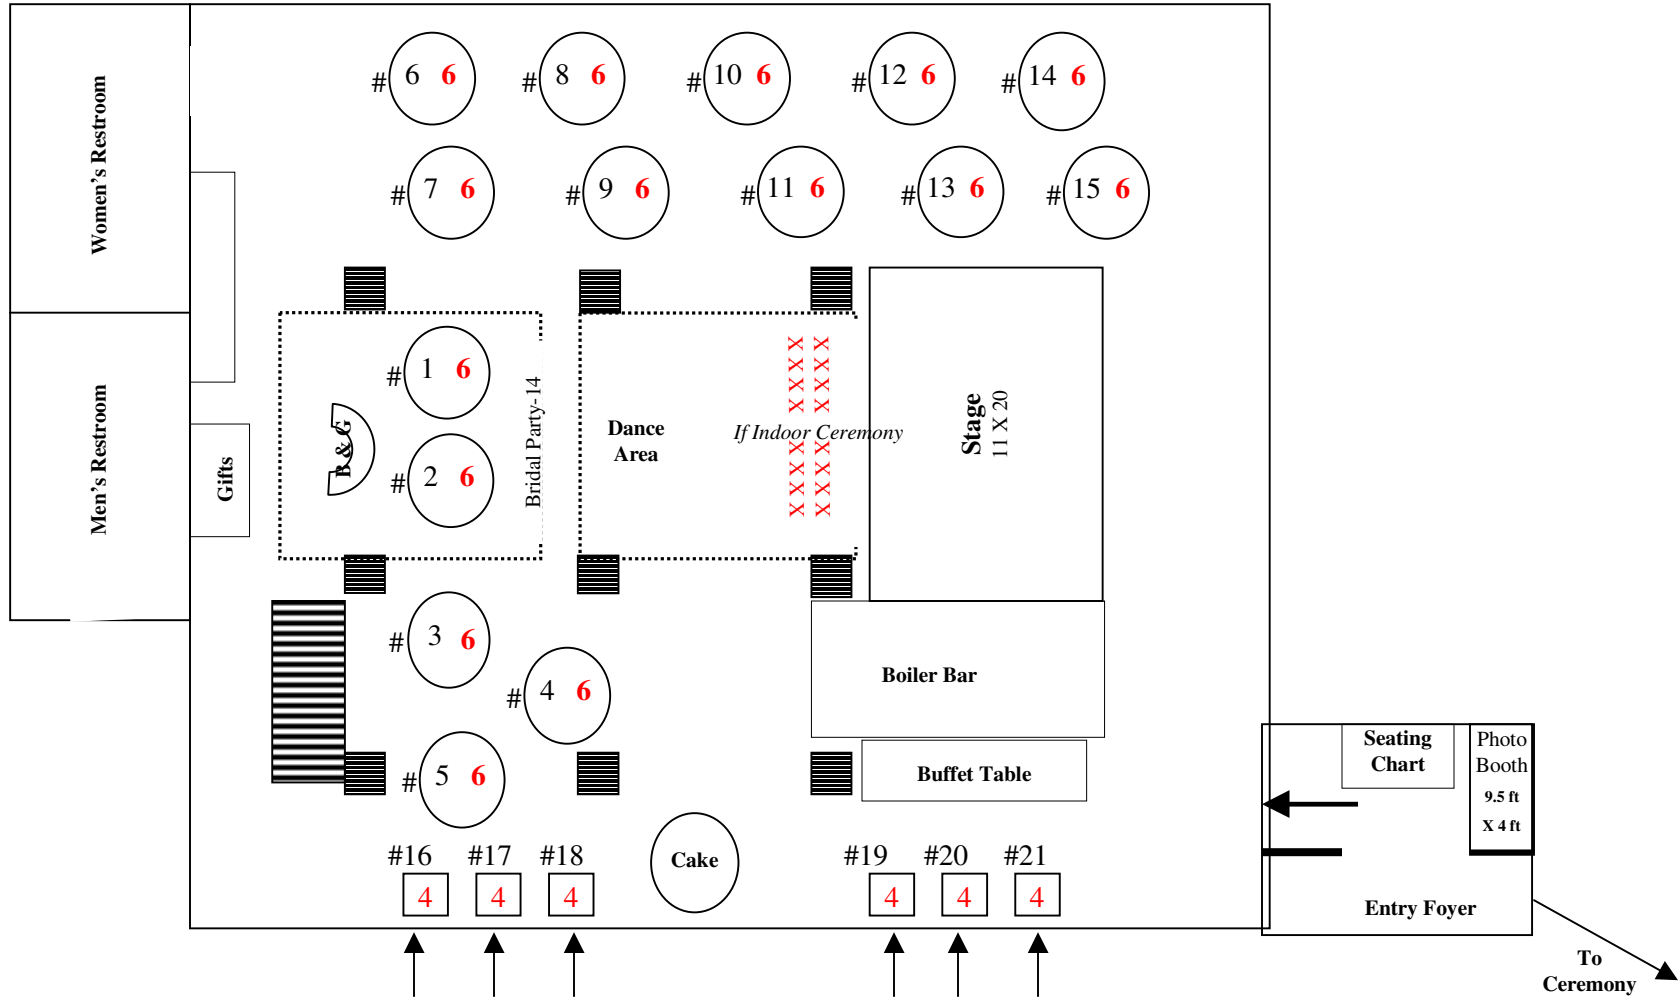

## RAISIN RIVER ROOM - Seating 75-116

*To reach 116 seating capacity must seat 4 guests @ each square table along*